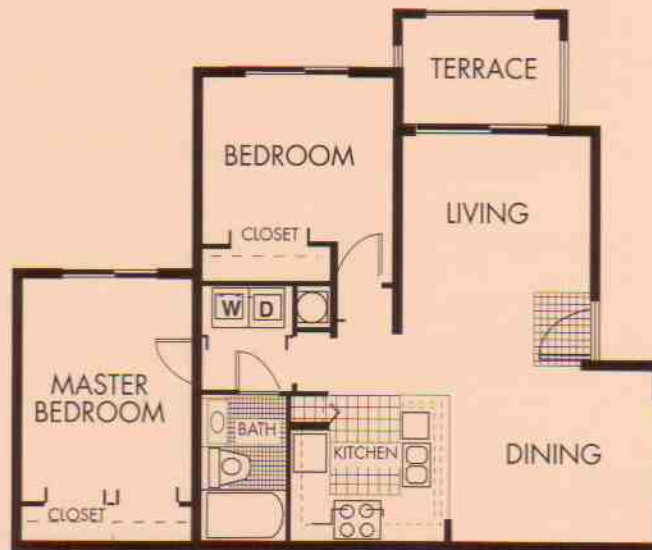

B I L T M O R E

TWO BEDROOM, ONE BATH

TOTAL: 1018 SQ. FT., AIR CONDITIONED: 909

the
Enclave

*A great location where quality
and value come together.*